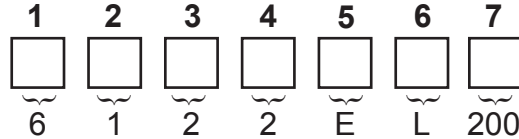

250/150 PSI DJ Series Butterfly Valves

CODE NUMBER SYSTEM

1	SERIES STYLE	CODE
	WAFER	5
	LUG	6
2	BODY	CODE
	DUCTILE IRON	1
3	DISC/STEM	CODE
	DUCTILE IRON / 410 SS	1
	ALUMINUM BRONZE / 410 SS	2
	316 SS / 329 SS	3
	316 SS / 316 SS (1)	4
4	PRESSURE	CODE
	150 PSI (5)	1
	200 PSI	2
	250 PSI (3)	3
5	LINER	CODE
	NBR (BUNA-N)	B
	EPDM	E

6	OPERATOR	CODE
	LEVER (2)	L
	GEAR (4)	G
	BARE STEM	X
7	SIZE	CODE
	2"	200
	3"	300
	4"	400
	5"	500
	6"	600
	8"	800
	10"	910
	12"	912
	14"	914
	16"	916
	18"	918
	20"	920
	24"	924

NOTES:

- (1) 150 PSI Maximum
- (2) 2" ~ 8"
- (3) 2" ~ 12"
- (4) 10" ~ 24" Standard (2" ~ 8" Optional)
- (5) 14" ~ 24"

WAFER STYLE DUCTILE IRON DISC					
DUCTILE IRON BODY • EXT NECK • SS STEM EPDM (E)* / NBR (B)* LINER					
SIZE		5113(*L)	5113(*G)	WEIGHT	
Inch	CODE (xxx)	LEVER	GEAR	LEVER	GEAR
2	200	\$109	\$251	4.2	4.9
2½	212	\$112	\$257	5.0	5.7
3	300	\$120	\$265	6.8	8.6
4	400	\$146	\$286	7.4	9.2
5	500	\$188	\$334	12.9	14.2
6	600	\$237	\$385	15.9	17.2
8	800	\$345	\$489	29.9	33.6
10	910	-	\$624	-	55.6
12	912	-	\$821	-	70.6
14	914	-	5111(*G) \$1,379	-	119.0
16	916	-	\$2,000	-	172.0
18	918	-	\$2,555	-	252.0
20	920	-	\$3,054	-	309.0
24	924	-	\$5,462	-	529.0